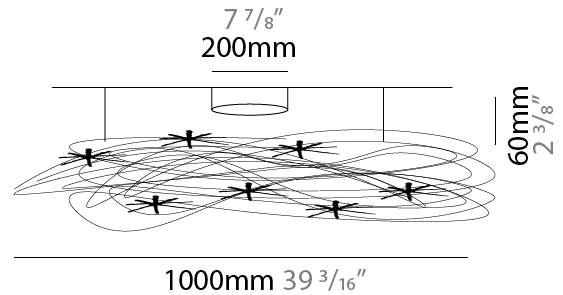

PROJECT	
TYPE	
SPECIFIER	
QUANTITY	
DATE	

CONFUSIONE SURFACE

D132002

base number

1. To build a product code in our configurator select the specify button on the base model # product page
2. To build a manual product code on this datasheet choose from the options listed below in blue font and add the suffix to the base model #

GENERAL

Series: Confusione
Brand: Knikerboker
Division: Design
Mounting Type: Surface
Mounting Location: Ceiling
Subcategory: Ambient

PHYSICAL

Shape: Round
Diameter (mm): 1000
Diameter (in): 39 ³/₈
Light Distribution: Direct / Indirect
Fixture Finish: ANA
Fixture Material: Aluminum

ELECTRICAL

Number of Lamps: 15
Lamp Type: LED
Input Wattage (W): 18
Bulb Included: Bulb Included
Total Output Wattage (W): 15
Max. Wattage Per Lamp (W): 1
Lamp Base: G4
Dimming: 0-10V Dimming / Phase Dimming (120Vac Only)
Driver Included: Yes
Driver Location: Integrated
Driver Type: Constant Voltage - Universal
Driver Class: Class 2
Input Voltage (V): 120 - 277
Output Voltage (V): 12
Upon Request: (Not included - see components) Remote: 0-10Vdc dimming / Phase dimming @120Vac only / (Included) Integral: Non-dimming 277Vac

LED

Number of LEDs: 15
Color Temperature (°K): 3000
Max. Delivered Lumen (lm): 1200
CRI: >80 CRI

OPTICAL

RATINGS AND CERTIFICATIONS

Certified By: CSA Certified to UL and CSA Standards
IP rating: IP20