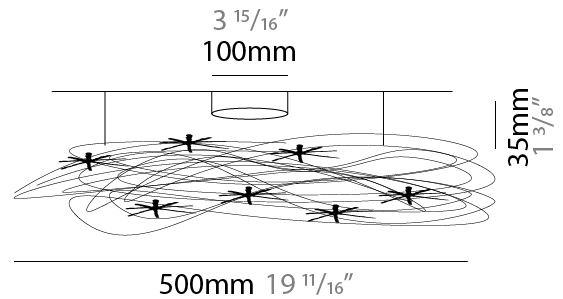

CONFUSIONE SURFACE

D132000

base number

1. To build a product code in our configurator select the specify button on the base model # product page
2. To build a manual product code on this datasheet choose from the options listed below in blue font and add the suffix to the base model #

GENERAL

Series: Confusione
Brand: Knikerboker
Division: Design
Mounting Type: Surface
Mounting Location: Ceiling
Subcategory: Ambient

PHYSICAL

Shape: Round
Diameter (mm): 500
Diameter (in): 19 ¹¹/₁₆
Light Distribution: Direct / Indirect
Fixture Finish: ANA
Fixture Material: Aluminum

ELECTRICAL

Number of Lamps: 10
Lamp Type: LED
Input Wattage (W): 12
Bulb Included: Bulb Included
Total Output Wattage (W): 10
Max. Wattage Per Lamp (W): 1
Lamp Base: G4
Dimming: 0-10V Dimming / Phase Dimming (120Vac Only)
Driver Included: Yes
Driver Location: Integrated
Driver Type: Constant Voltage - Universal
Driver Class: Class 2
Input Voltage (V): 120 - 277
Output Voltage (V): 12
Upon Request: (Not included - see components) Remote: 0-10Vdc dimming / Phase dimming @120Vac only / (Included) Integral: Non-dimming 277Vac

LED

Color Temperature (°K): 3000
Max. Delivered Lumen (lm): 800
CRI: >80 CRI

OPTICAL

RATINGS AND CERTIFICATIONS

Certified By: CSA Certified to UL and CSA Standards
IP rating: IP20

PROJECT
TYPE
SPECIFIER
QUANTITY
DATE