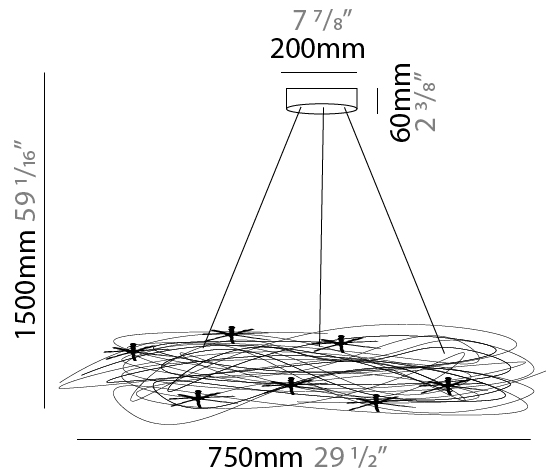

CONFUSIONE SUSPENSION

D131271

base number

1. To build a product code in our configurator select the specify button on the base model # product page
2. To build a manual product code on this datasheet choose from the options listed below in blue font and add the suffix to the base model #

GENERAL

Series: Confusione
Brand: Knikerboker
Division: Design
Mounting Type: Suspension
Mounting Location: Ceiling
Subcategory: Ambient

PHYSICAL

Shape: Round
Diameter (mm): 750
Diameter (in): 29 1/2
Extension (mm): 2000
Extension (in): 78 3/4
Light Distribution: Direct / Indirect
Fixture Finish: ANA
Fixture Material: Anodized Aluminum
Cable Details: 3 Silicon Cable 2000mm / 78 3/4

ELECTRICAL

Number of Lamps: 10
Lamp Type: LED
Input Wattage (W): 12
Bulb Included: Bulb Included
Total Output Wattage (W): 10
Max. Wattage Per Lamp (W): 1
Lamp Base: G4
Dimming: 0-10V Dimming / Phase Dimming (120Vac Only)
Driver Included: Yes
Driver Location: Integrated
Driver Type: Constant Voltage - Universal
Driver Class: Class 2
Input Voltage (V): 120 - 277
Output Voltage (V): 12
Lamp Voltage (V): 12
Upon Request: (Not included - see components) Remote: 0-10Vdc dimming / Phase dimming @120Vac only / (Included) Integral Non-dimming 277Vac

LED

Color Temperature (°K): 3000
Max. Delivered Lumen (lm): 800
CRI: >80 CRI

OPTICAL

RATINGS AND CERTIFICATIONS

Certified By: CSA Certified to UL and CSA Standards
IP rating: IP20