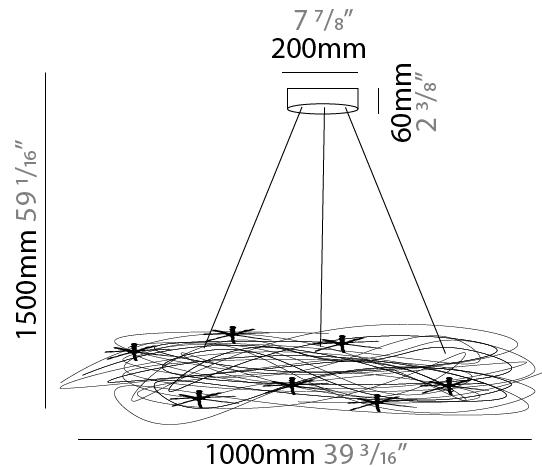

CONFUSIONE SUSPENSION

D131272

base number

1. To build a product code in our configurator select the specify button on the base model # product page
2. To build a manual product code on this datasheet choose from the options listed below in blue font and add the suffix to the base model #

GENERAL

Series: Confusione
Brand: Knikerboker
Division: Design
Mounting Type: Suspension
Mounting Location: Ceiling
Subcategory: Ambient

PHYSICAL

Shape: Round
Diameter (mm): 1000
Diameter (in): 39 ³/₈
Extension (mm): 2000
Extension (in): 78 ³/₄
Light Distribution: Direct / Indirect
Fixture Finish: ANA
Fixture Material: Anodized Aluminum
Cable Details: Silicon Cable 2000mm / 78 3/4

ELECTRICAL

Number of Lamps: 25
Lamp Type: LED
Input Wattage (W): 30
Bulb Included: Bulb Included
Total Output Wattage (W): 25
Max. Wattage Per Lamp (W): 1
Lamp Base: G4
Dimming: 0-10V Dimming / Phase Dimming (120Vac Only)
Driver Included: Yes
Driver Location: Integrated
Driver Type: Constant Voltage - Universal
Driver Class: Class 2
Input Voltage (V): 120 - 277
Output Voltage (V): 12
Lamp Voltage (V): 12
Upon Request: (Not included - see components) Remote: 0-10Vdc dimming / Phase dimming @120Vac only / (Included) Integral Non-dimming 277Vac

LED

Color Temperature (°K): 3000
Max. Delivered Lumen (lm): 2000
CRI: >80 CRI

OPTICAL

RATINGS AND CERTIFICATIONS

Certified By: CSA Certified to UL and CSA Standards
IP rating: IP20