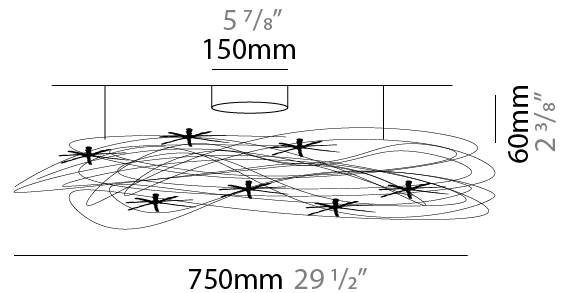

CONFUSIONE SURFACE

D132001

base number

1. To build a product code in our configurator select the specify button on the base model # product page
2. To build a manual product code on this datasheet choose from the options listed below in blue font and add the suffix to the base model #

GENERAL

Series: Confusione
Brand: Knikerboker
Division: Design
Mounting Type: Surface
Mounting Location: Ceiling
Subcategory: Ambient

PHYSICAL

Shape: Round
Diameter (mm): 750
Diameter (in): 29 1/2
Light Distribution: Direct / Indirect
Fixture Finish: ANA
Fixture Material: Aluminum

ELECTRICAL

Number of Lamps: 10
Lamp Type: LED
Input Wattage (W): 12
Bulb Included: Bulb Included
Total Output Wattage (W): 10
Max. Wattage Per Lamp (W): 1
Lamp Base: G4
Dimming: 0-10V Dimming / Phase Dimming (120Vac Only)
Driver Included: Yes
Driver Location: Integrated
Driver Type: Constant Voltage - Universal
Driver Class: Class 2
Input Voltage (V): 120 - 277
Output Voltage (V): 12
Upon Request: (Not included - see components) Remote: 0-10Vdc dimming / Phase dimming @120Vac only / (Included) Integral: Non-dimming 277Vac

LED

Number of LEDs: 10
Color Temperature (°K): 3000
Max. Delivered Lumen (lm): 800

OPTICAL

RATINGS AND CERTIFICATIONS

Certified By: CSA Certified to UL and CSA Standards
IP rating: IP20

PROJECT
TYPE
SPECIFIER
QUANTITY
DATE